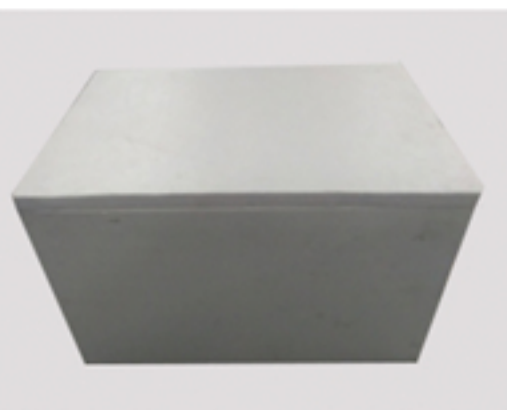

Quality materials

We used a top quality eps raw material for making styrofoam box

BOX GG POLOS

Size (mm) : 515 x 370 x 340
 Price (Include PPN) : IDR 21.000

FISHBOX LAMA 5 KG

Size : 389 x 255 x 160
 Price (Include PPN) : IDR 10.000