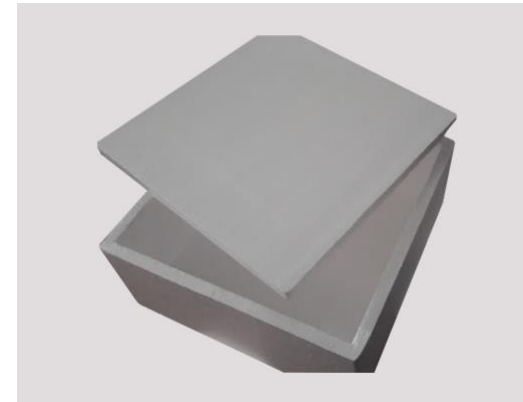

BOX WOODY POLOS

Size (mm) : 490 x 350 x 380
Price (Include PPN): IDR 20.500

BOX MOBIL

Size (mm) : 520 x 370 x 450
Price (Include PPN): IDR 33.500

BOX MOTOR

Size (mm) : 410 x 310 x 445
Price (Include PPN): IDR 29.000